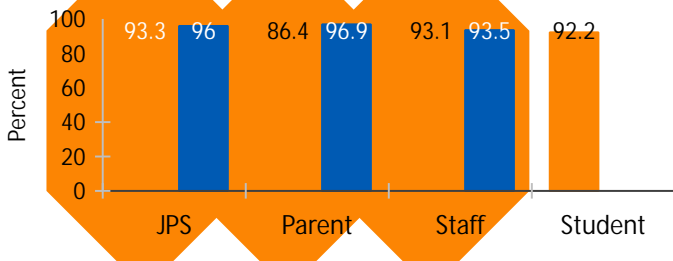

5. Parents feel welcome in our school or district. **5.5.**

I am satisfied with the quality of the educational program offered to students in our school or district.

JPS THRIVE School Climate Report

Comprehensive Needs Assessment